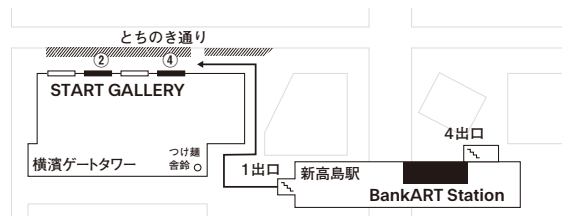

Dates: Thursday, July 6 - Sunday, October 29, 2023

“tree kindles fire, fire becomes earth, earth turns to gold, gold renews water, water nurtures tree”
Thinking of the balance of power in which matter and its environment are inseparable yet affecting and circulating each other.

Junya KATAOKA + Rie IWATAKE

Both born in 1982, they currently reside in Kanagawa Prefecture. After graduating from the School of Art & Design, University of Tsukuba, they have worked and exhibited together as they moved through Paris, Yokohama, Taiwan, and other locations. Characterized by a distinct spatial configuration that combines kinetic works that replicate tiny everyday events via simple phenomena and two-dimensional works of imaginary and analogous images drawn from photographs and illustrated books, the artists give birth to narratives through encounters of materials and designs, using methods in which the subjects of individual works loosely resonate with each other. Major exhibitions include Setouchi Triennale 2022, MOT Annual 2020 (Museum of Contemporary Art Tokyo), OSTRALE Biennale 2019, BankART Under35 2017, PyeongChang Biennale 2017, and The 22nd ifva Festival (Hong Kong Art Centre).

協力: 横濱ゲートタワー管理組合、BankART1929

In cooperation with: Yokohama Gate Tower Management Association, and BankART1929

BankART1929: info@bankart1929.com TEL 045-663-2812

横濱ゲートタワー: 〒220-0011 神奈川県横浜市西区高島1丁目2-5

Yokohama Gate Tower: 1-2-5, Takashima, Nishi-ku, Yokohama, 220-0011, Japan

<https://yokohama-gatetower.com>