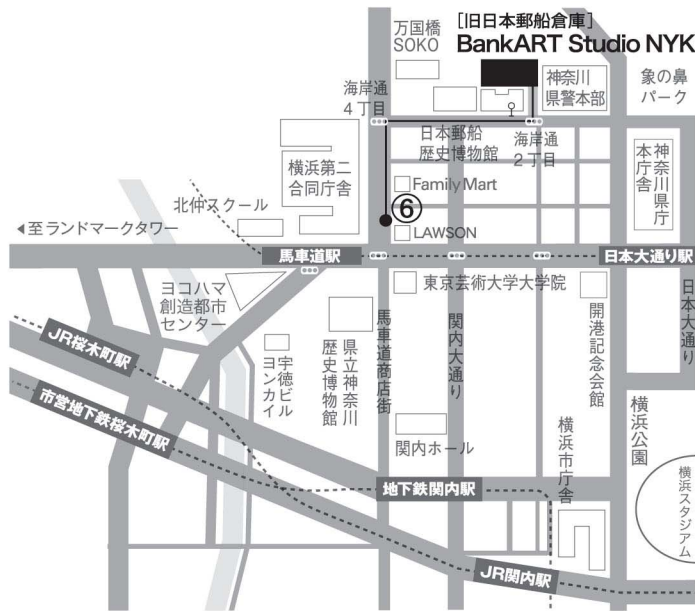

横浜インターナショナルスクールについて

横浜インターナショナルスクールは独立した共学の学校で、横浜の国際ビジネスコミュニティにより1924年に設立されました。現在では40以上の国より集まった650人の生徒がプリスクールから第12学年（年少から高校3年生）に在籍しております。横浜インターナショナルスクールは世界で二番目に『インターナショナル』と称した学校です。当校は支援の整った環境の中で高水準かつバランスのとれた教育プログラムを国際的精神を持つ生徒に提供することを使命としております。横浜インターナショナルスクールでは生徒達の勉学及び社会的能力の向上を助け、国際人としての可能性を最大限に高める教育理念を掲げております。

Exhibition information

April 16 – 22, 2012 / 11:30 am – 7:00 pm

Location: BankART Studio NYK 2F Gallery A,B
3-9 Kaigan-dori, Naka-ku, Yokohama
Tel: 045-663-2812

Admission: Free

2012年4月16-22日 11:30 am – 7:00 pm

会場: BankART Studio NYK 2F ギャラリー A,B
横浜市中区海岸通3-9

入場料: 無料

Information: Yokohama International School
問い合わせ 横浜インターナショナルスクール

258 Yamate-cho Naka-ku Yokohama
TEL 045-622-0084 (Only weekday/平日のみ)
http: www.yis.ac.jp

Sponser

Yokohama International School
PTSA

アクセス Access

横浜みなとみらい線「馬車道駅」
6番出口[赤れんが倉庫口] 徒歩4分
Minato Mirai line Bashamichi Sta.
Exit 6[Akarenga-Soko Exit] 4mins. walk

〒231-0002 横浜市中区海岸通3-9
3-9 Kaigan-dori Naka-ku Yokohama
http://www.bankart1929.com/